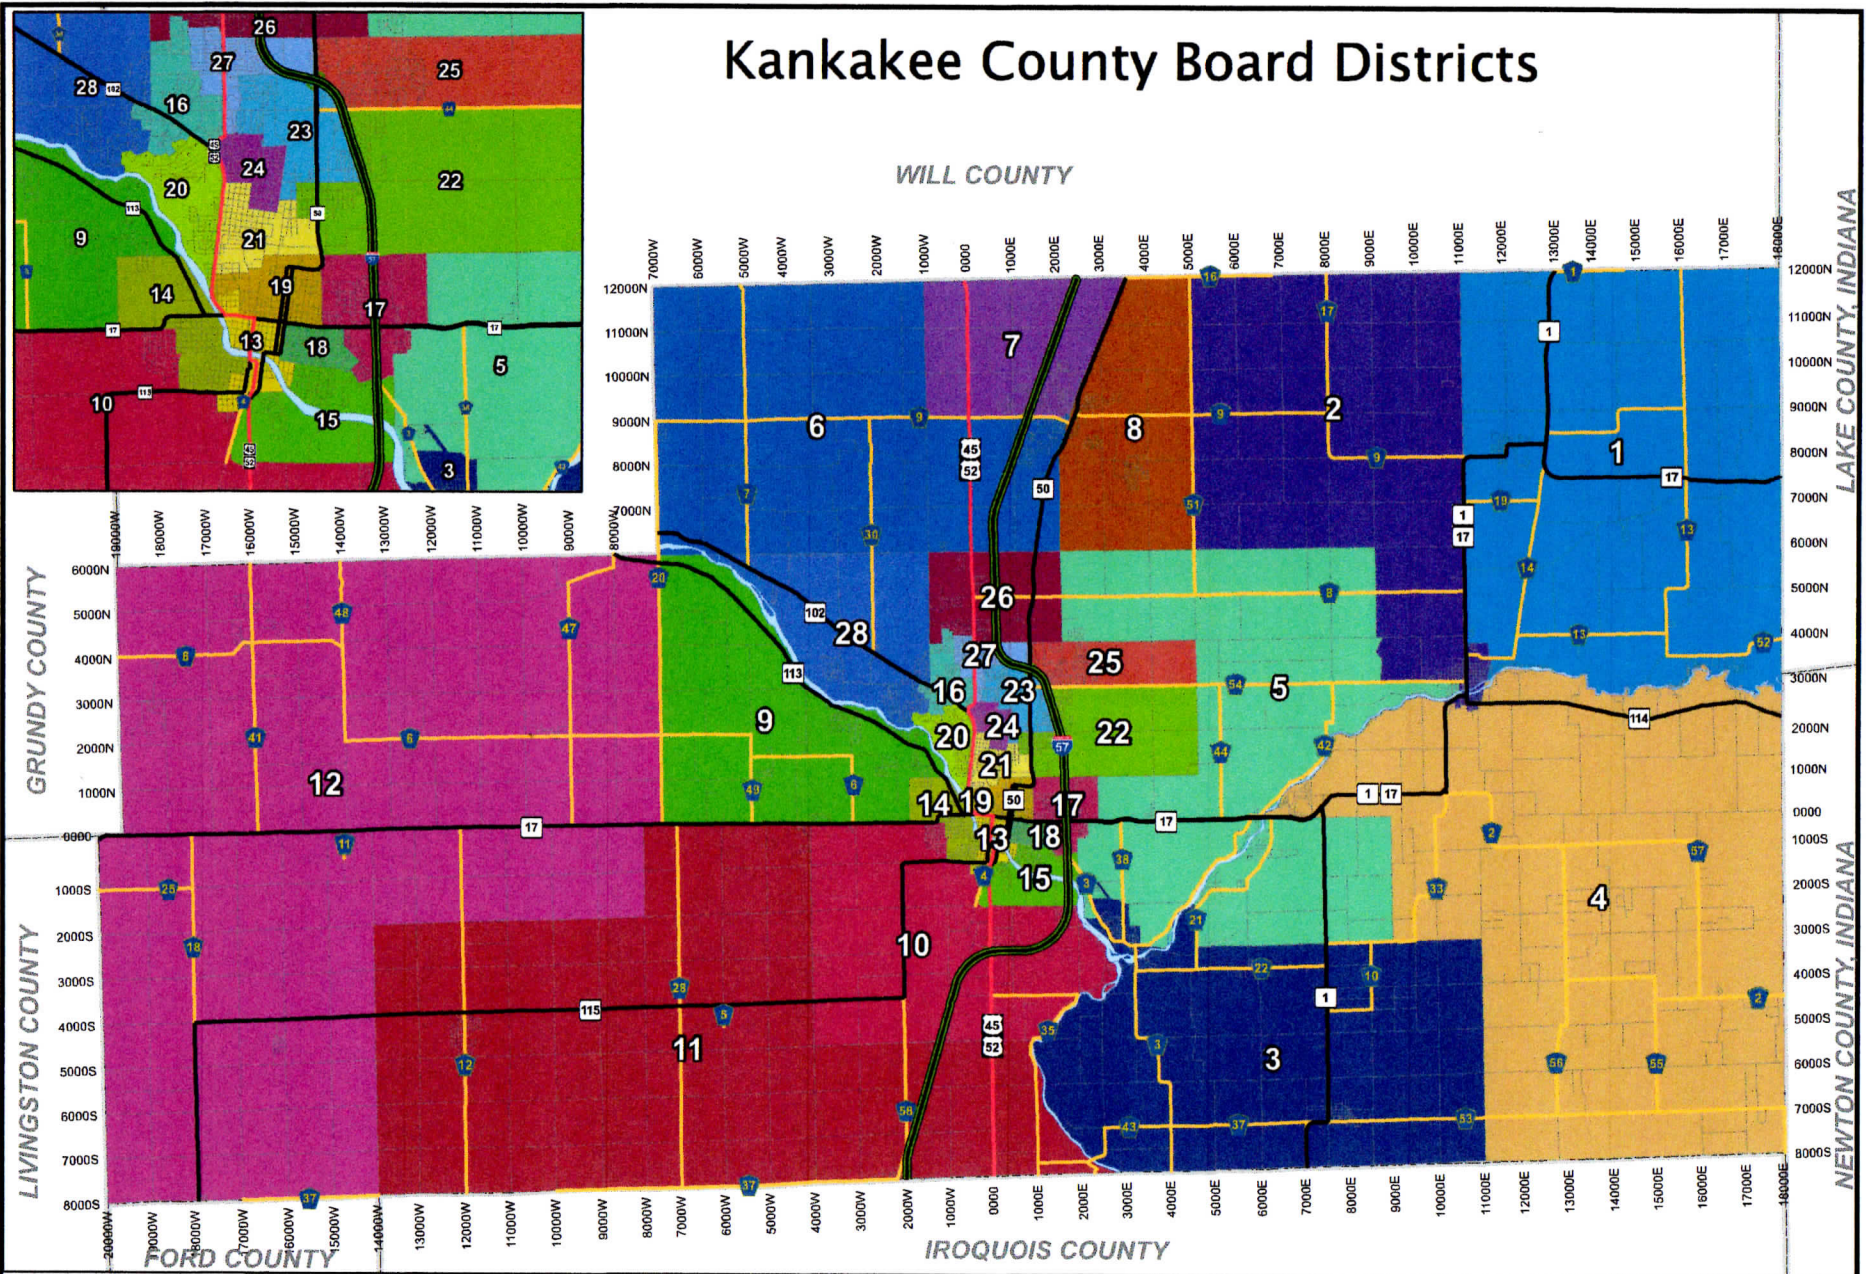

Kankakee County Board Districts

Kankakee County provides this map "as-is".
 To the maximum extent permitted by law,
 Kankakee County disclaims all warranties,
 express or implied, regarding the map,
 including but not limited to, its fitness
 for a particular purpose, its quality, its
 currentness, or its spatial accuracy.
 In no event shall Kankakee County have
 any liability whatsoever for payment of any
 indirect, special, incidental, tort, or
 consequential damages of any kind,
 including, but not limited to, loss of
 business, loss of profits or investment,
 or the like.

Created December 2012

Prepared by:
 County of Kankakee
 GIS Department
 189 E Court St
 Kankakee, IL 60901
 (815) 937-2986
www.k3gis.com